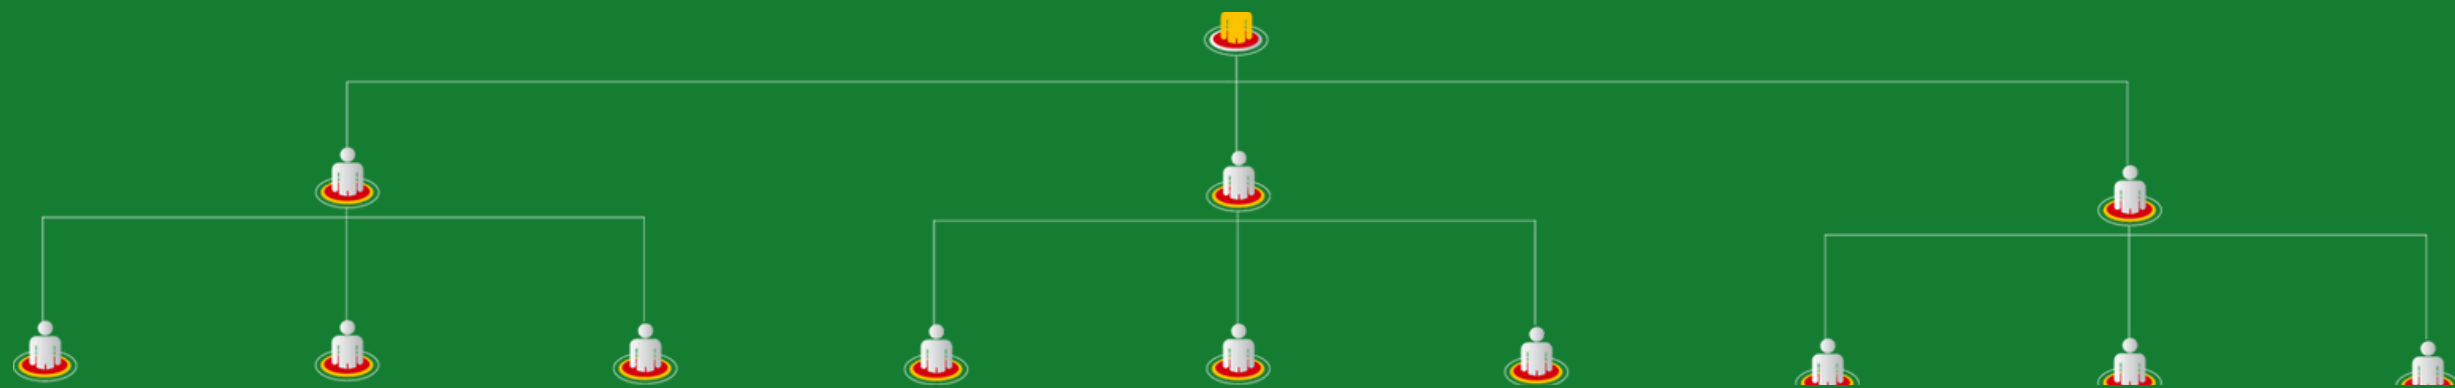

DAILY INCOME FROM LEVEL 1 ONCE YOUR LEVEL 1 COMPLETE 3 DIRECT REFERRALS

2 MATIC X 3 - 6 MATIC

WWW.MIRACLEDEFI.APP

MATIC MIRACLE

DAILY INCOME FROM LEVEL 2 ONCE YOUR LEVEL 2 COMPLETE 3 DIRECT REFERRALS

2 MATIC X 9 = 18 MATIC

MATIC MIRACLE

DAILY INCOME FROM LEVEL 3 ONCE YOUR LEVEL 3 COMPLETE 3 DIRECT REFERRALS

2 MATIC X 27- 54 MATIC

WWW.MIRACLEDEFI.APP

MATIC MIRACLE

DAILY INCOME FROM LEVEL 4 ONCE YOUR LEVEL 4 COMPLETE 3 DIRECT REFERRALS