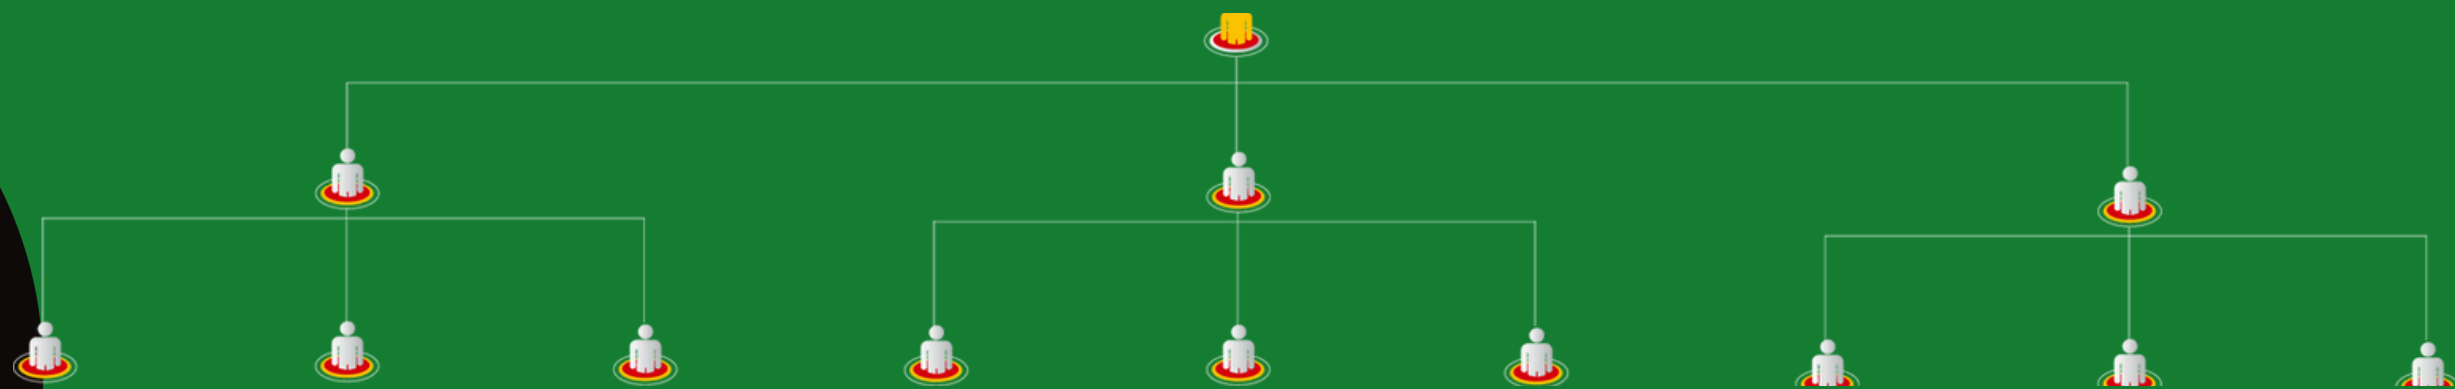

DAILY INCOME FROM LEVEL 1 ONCE YOUR LEVEL 1 COMPLETE 3 DIRECT REFERRALS

2 MATIC X 3 - 6 MATIC

WWW.MIRACLEDEFI.APP

MATIC MIRACLE

DAILY INCOME FROM LEVEL 2 ONCE YOUR LEVEL 2 COMPLETE 3 DIRECT REFERRALS

2 MATIC X 9 = 18 MATIC

MATIC MIRACLE

DAILY INCOME FROM LEVEL 3 ONCE YOUR LEVEL 3 COMPLETE 3 DIRECT REFERRALS

2 MATIC X 27- 54 MATIC

WWW.MIRACLEDEFI.APP

MATIC MIRACLE

DAILY INCOME FROM LEVEL 4 ONCE YOUR LEVEL 4 COMPLETE 3 DIRECT REFERRALS